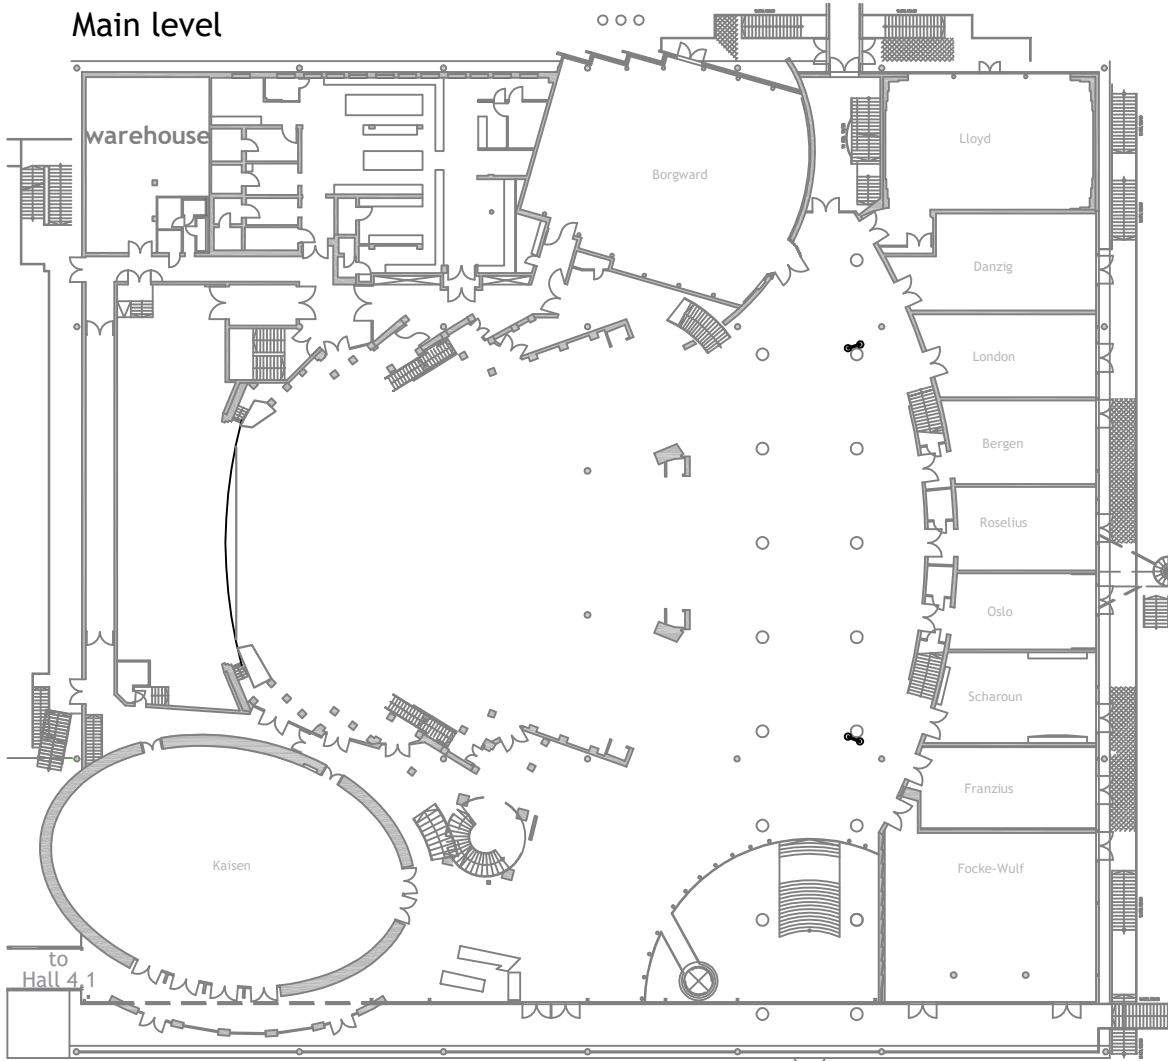

Congress Centrum Bremen

Main level

First floor

Entrance area