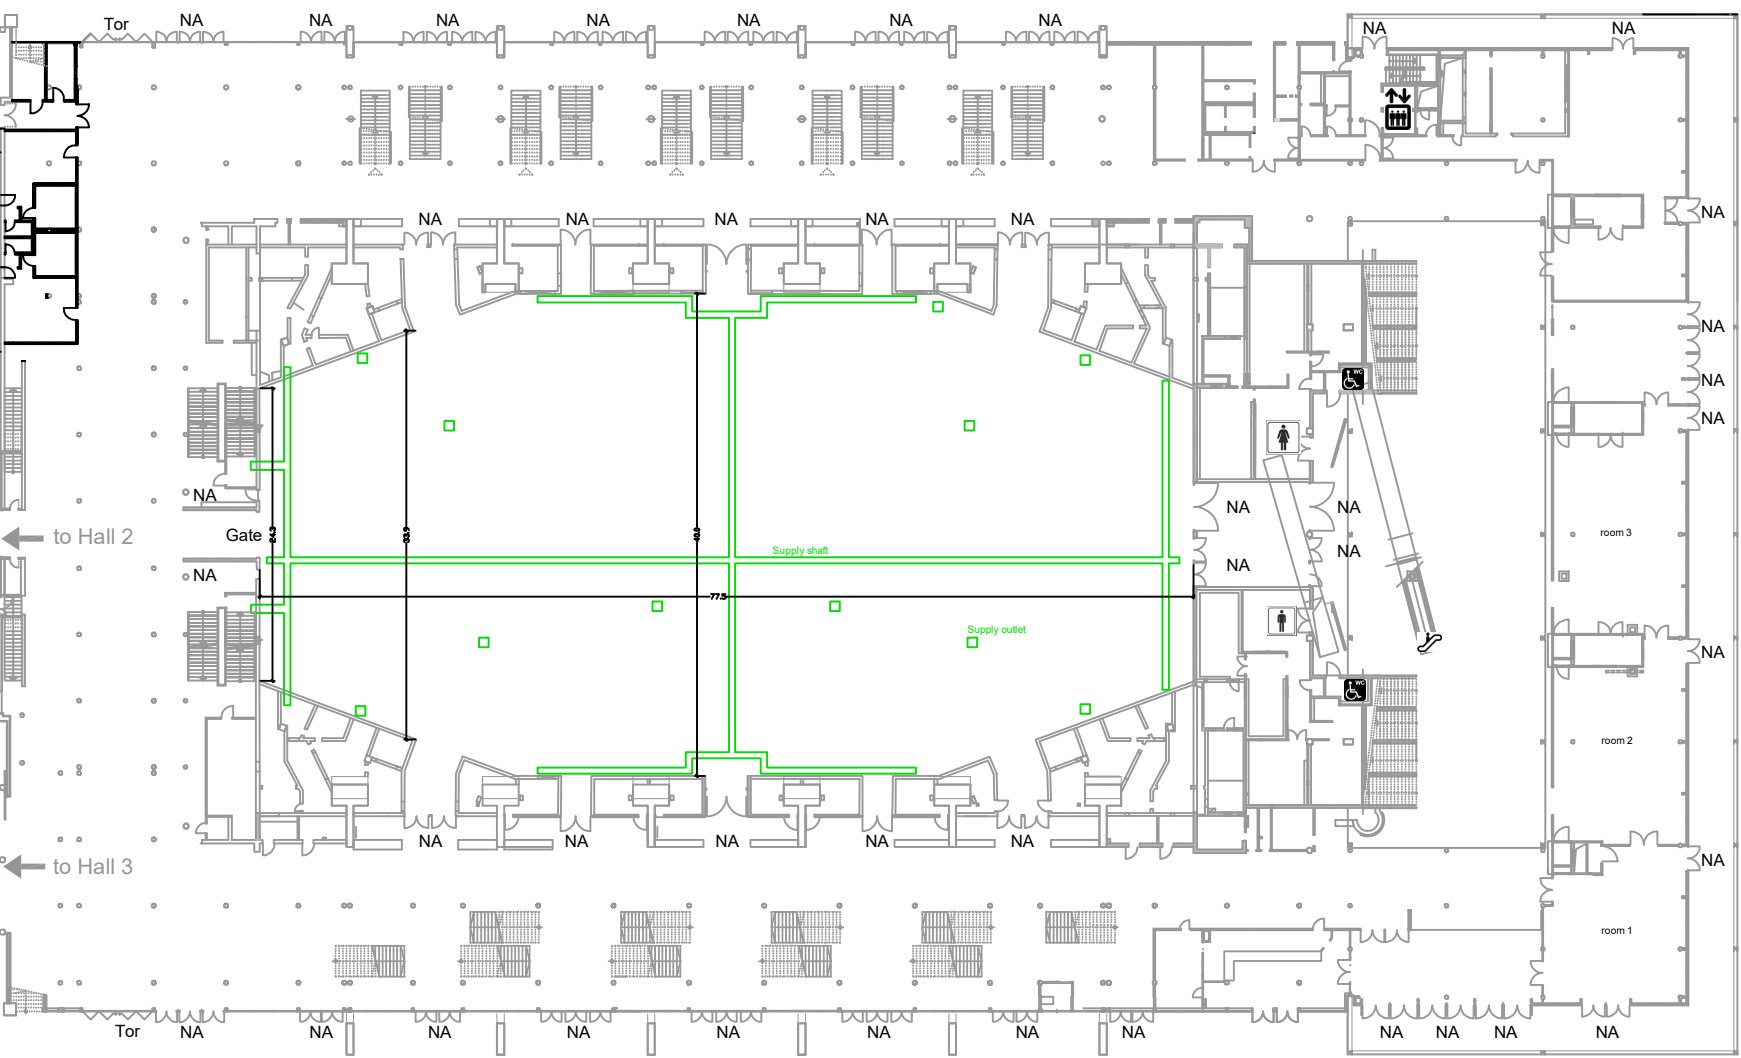

ÖVB-Arena - Hall 1

First floor Oberdeck